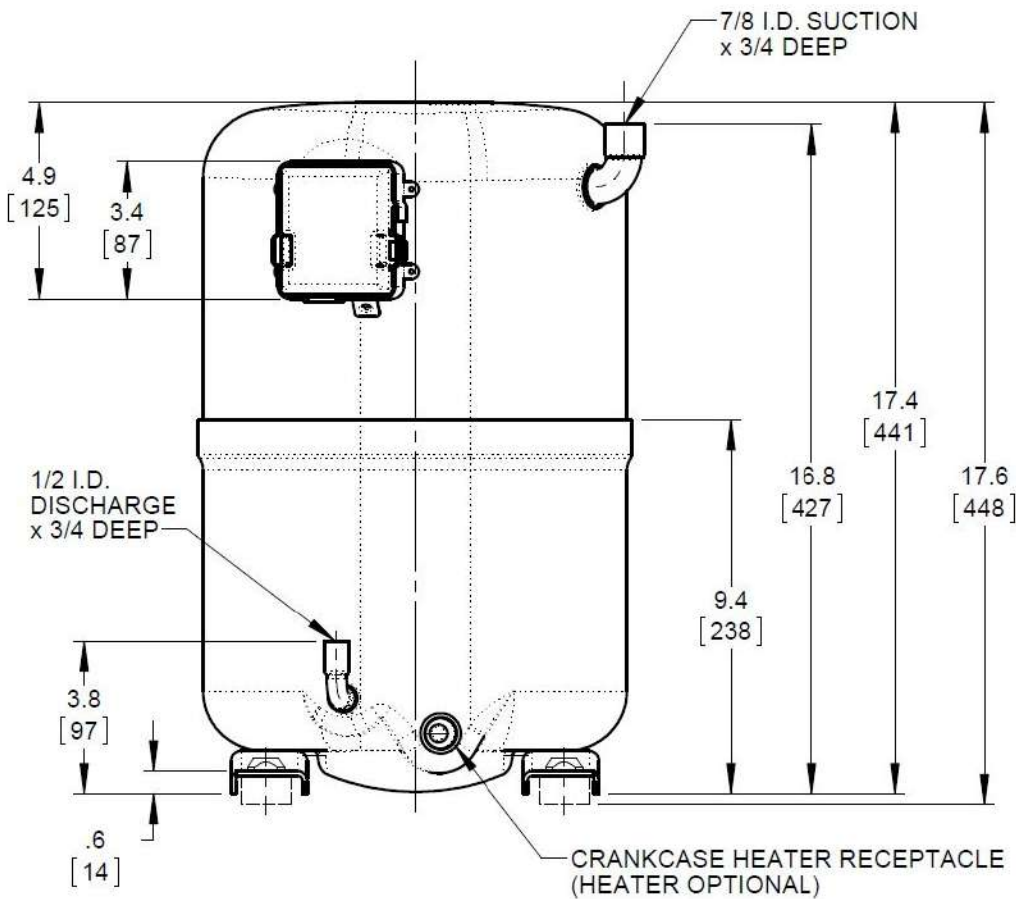

TERMINAL BOX
(QUICK CONNECT
TERMINALS)

MODEL: **H79A723DBEA**

VOLTAGE: **460** PH: **3** Hz: **60** LRA: **84**
380/415 **3** **50** **82**

E/N RELEASE: **U11603**

REVISIONS

A	W30704	CS
---	--------	----

TOLERANCES UNLESS SPECIFIED

ONE PLACE DECIMAL: \pm .125 (3.158mm)
TWO PLACE DECIMAL: \pm .06 (1.5mm)
ANGULAR: \pm 5°

MARKETING REQ:

CHKD: CS	5-15-13
DRWN: LBW	1-16-13

B/M NO:

707334