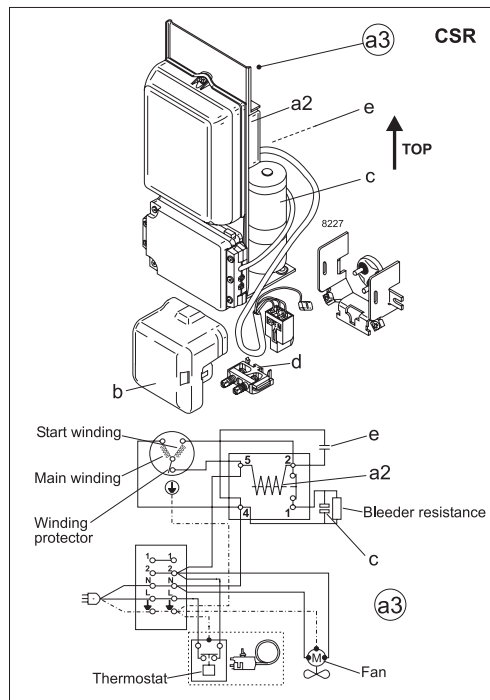

Accessories for	SC18CL	Figure	Code number
Starting device	550 mm cable length	a3	117-7027
	650 mm cable length		117-7046
	1000 mm cable length		117-7040
Cover		b	103N2009
Starting relay	6.3 mm spade connectors	a2	Components of starting device
Start. capacitor 80 µF	6.3 mm spade connectors	c	
Run capacitor 10 µF	6.3 mm spade connectors	e	
Cord relief		d	103N1004