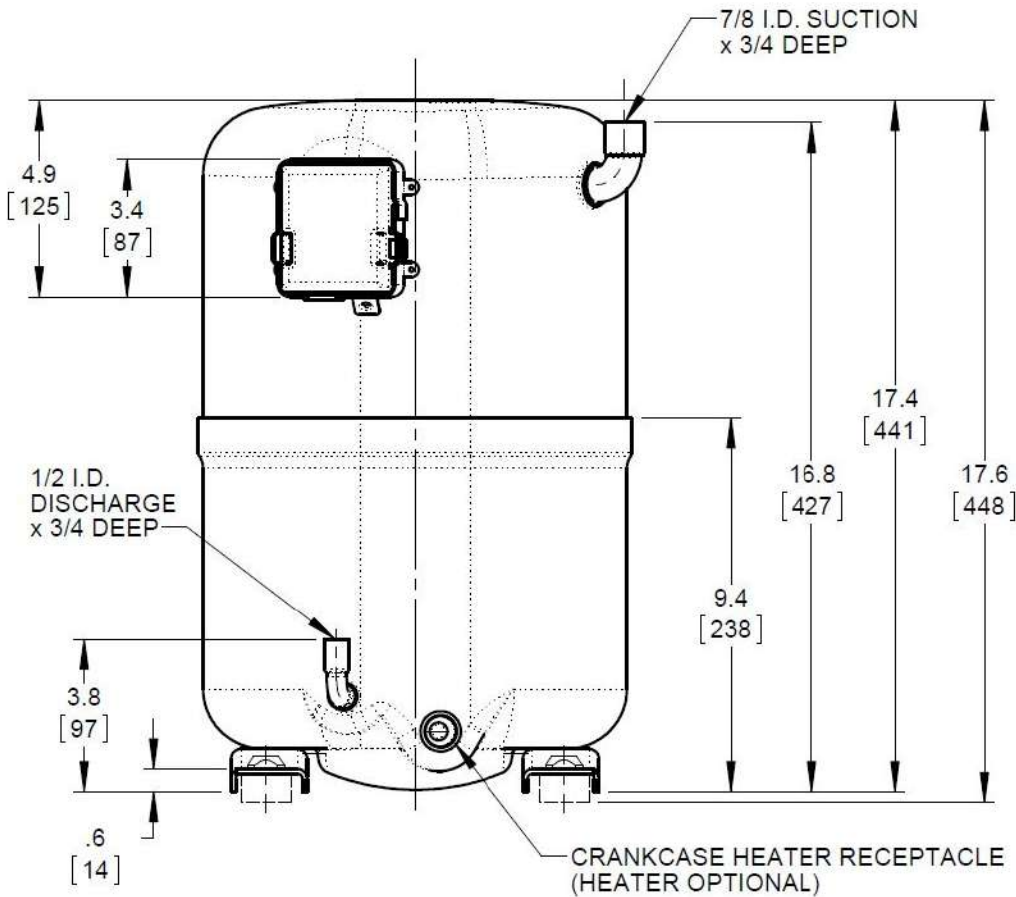

TERMINAL BOX
(QUICK CONNECT
TERMINALS)

MODEL: **H79A723DBEA**

VOLTAGE: **460** PH: **3** Hz: **60** LRA: **84**
380/415 **3** **50** **82**

E/N RELEASE: **U11603**

REVISIONS

A	W30704	CS
---	--------	----

TOLERANCES UNLESS SPECIFIED

ONE PLACE DECIMAL: \pm .125 (3.158mm)
TWO PLACE DECIMAL: \pm .06 (1.5mm)
ANGULAR: \pm 5°

MARKETING REQ:

CHKD: CS	5-15-13
DRWN: LBW	1-16-13

B/M NO:

707334